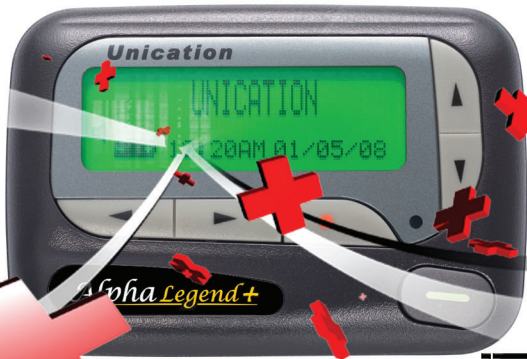

Unication

www.unication.com

**INTRODUCING  
ALPHA LEGEND+**

switch automatically from wide to narrowband

WHAT IF YOU COULD PURCHASE A PAGER TODAY THAT WILL WORK ON YOUR WIDEBAND  
25 KHZ SYSTEM AND AUTOMATICALLY ADJUST TO NARROWBAND 12.5 KHZ CHANNEL SPACING ?

## DISPLAY

A whole new Alphanumeric Pager, Alpha Legend+ comes with display flexibility. Customize your own pager display to suit your daily operations.

- 4 Line / 2 Line Text Zooming
- Programmable Default Zooming
- 20 Alphanumeric Characters per Line
- EL Backlight and Brightness Sensor for Auto Backlight
- Time and Date Display (Format Programmable)